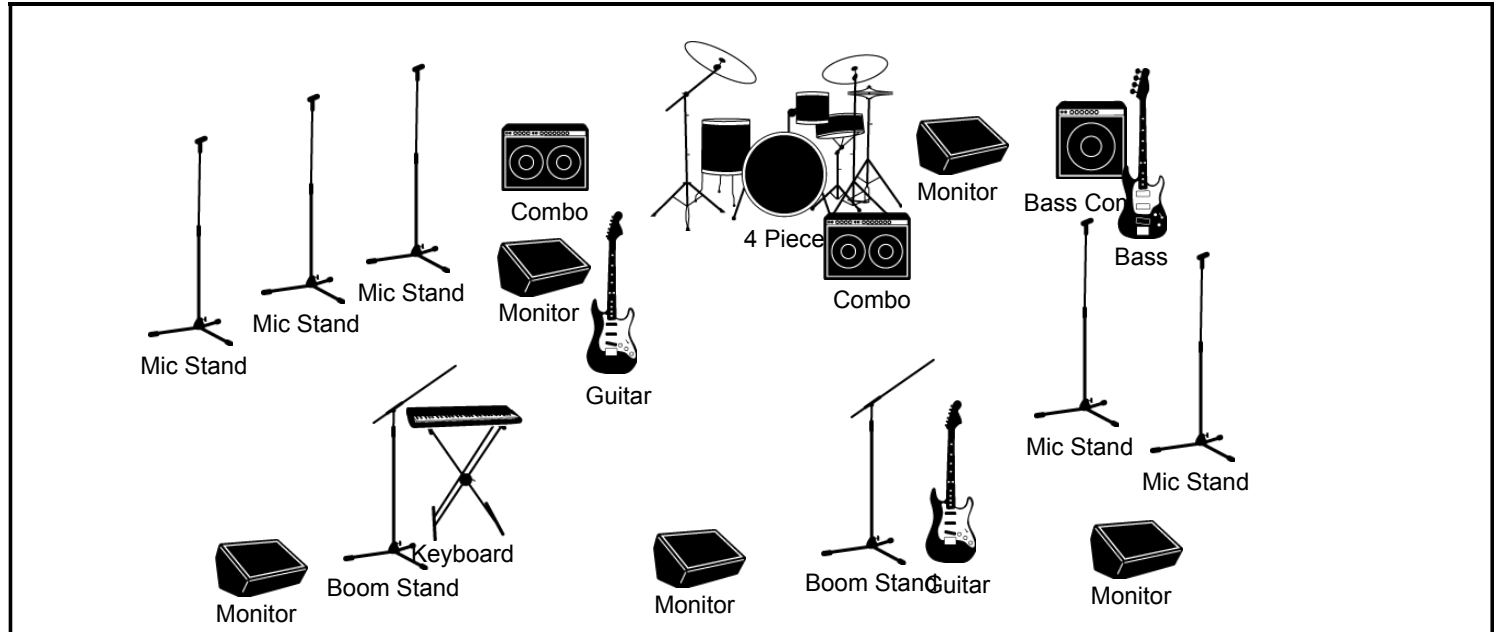

STAGE PLOT DESIGNER

BAND NAME

VENUE

SHOW DATE / TIME

Willy Dynamite

STAGE

NOTES

Stage Right (Trumpet, Tenor, Baritone Sax)
 Stage Left (two backing vocals)
 Dual Lead vocals (between keyboardist and Stage Left guitar)

INPUT LIST

DI for Keyboard